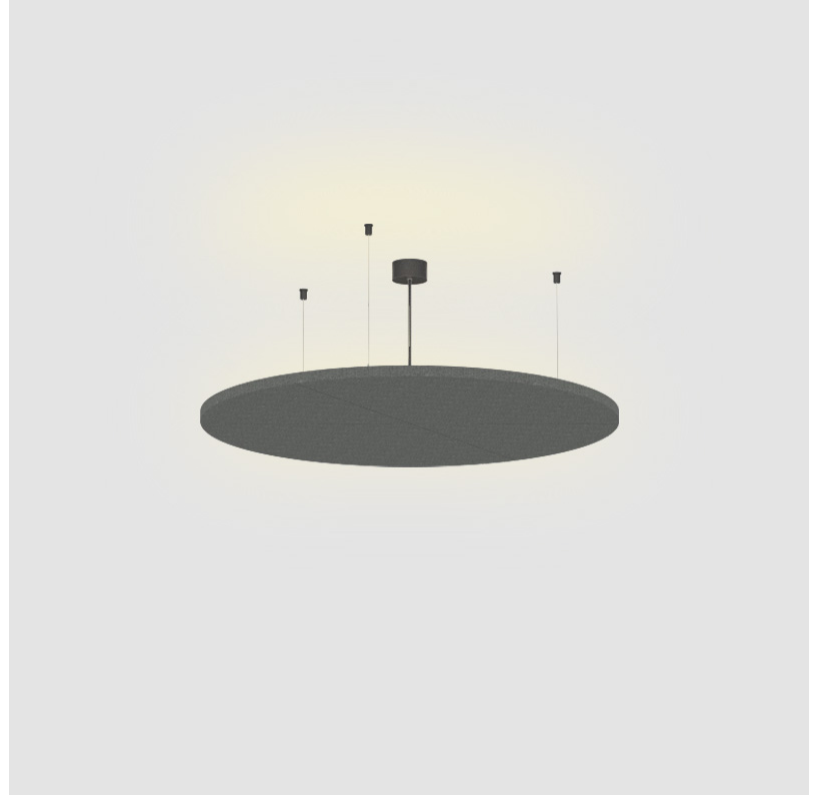

1. To build a product code in our configurator select the specify button on the base model # product page
2. To build a manual product code on this datasheet choose from the options listed below in blue font and add the suffix to the base model #

GENERAL

Series: Glorious Acoustic Light Panel
Partner: Prolicht
Division: Architectural
Installation: Suspension
Product Type: Acoustic
Mounting Location: Ceiling
Light Distribution: Indirect

PHYSICAL

Shape: Round
Diameter (mm): 646
Diameter (in): 27 ⁷/₁₆
Height (mm): 54
Height (in): 2 ¹/₈

Fixture Finish: SSR / BKV / CWI / CRY / HAB / UFT / ITA / RUA / FTG / MYG / LOD / PUS / FRO / FUP / KIA / POP / BLS / SPG / MEY / GOH / CHC / COM / ABZ / JAG / OBR / MOS / ROR

Acoustic Finish: SFW / CYW / SEE / SYN / MTS / PMB / TTN / CYB / STO / DPE / BES / SHB / ARE / ANE / VRD / CRF

Fixture Material: Aluminum
Primary Material: Acoustic

Cable Details: 2000mm / 78 3/4" or 6000mm / 236 1/4" Transparent Cable

ELECTRICAL

Lamp Type: LED (Zhaga Standard)
Input Wattage (W): 10
Total Output Wattage (W): 9.1
Dimming: Non-Dimmable
Driver Included: Yes
Driver Location: Integrated
Driver Type: Constant Current - Universal
Driver Class: Class 2
Input Voltage (V): 120 - 277

LED

Max. Delivered Lumen (lm): 701 / 708 / 730 / 751
Nominal Lumen (lm): 855 / 864 / 890 / 916
CRI: >90 CRI
Lamp Life (hrs): 50000

OPTICAL

RATINGS AND CERTIFICATIONS

Certified By: CSA Certified to UL and CSA Standards
IP rating: IP20