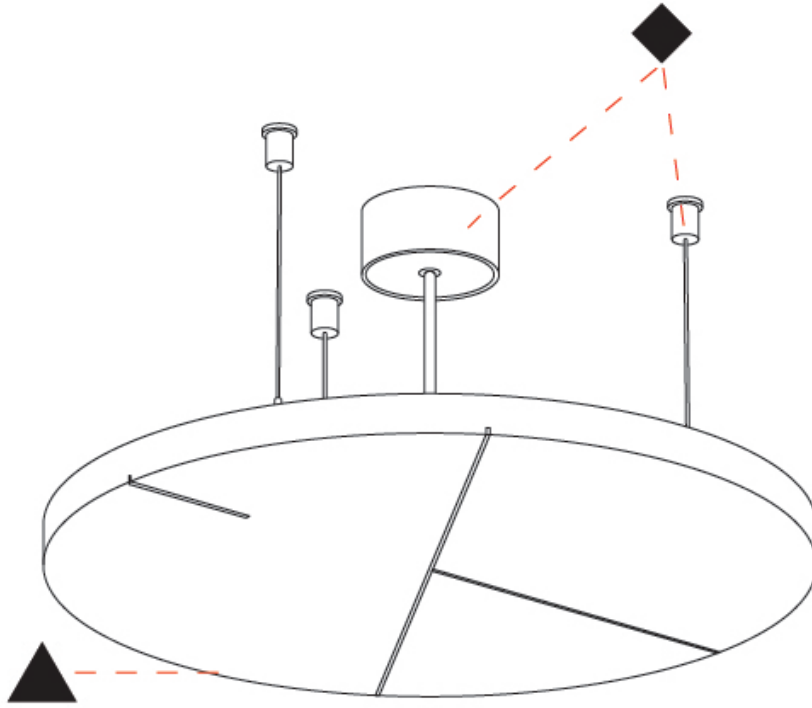

Ø446mm 17 ⁷/₁₆"

GLORIOUS ACOUSTIC LIGHT PANEL SUSPENSION

A300712-

PROJECT _____

TYPE _____

SPECIFIER _____

QUANTITY _____

DATE _____