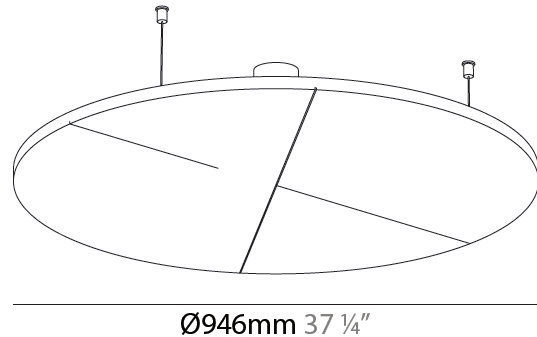

1. To build a product code in our configurator select the specify button on the base model # product page
2. To build a manual product code on this datasheet choose from the options listed below in blue font and add the suffix to the base model #

GENERAL

Series: Glorious Acoustic Light Panel
Partner: Prolicht
Division: Architectural
Installation: Suspension
Product Type: Acoustic
Mounting Location: Ceiling
Light Distribution: Indirect

PHYSICAL

Shape: Round
Diameter (mm): 946
Diameter (in): 37 1/4
Height (mm): 54
Height (in): 2 1/8

Fixture Finish: SSR / BKV / CWI / CRY / HAB / UFT / ITA / RUA / FTG / MYG / LOD / PUS / FRO / FUP / KIA / POP / BLS / SPG / MEY / GOH / CHC / COM / ABZ / JAG / OBR / MOS / ROR

Acoustic Finish: SFW / CYW / SEE / SYN / MTS / PMB / TTN / CYB / STO / DPE / BES / SHB / ARE / ANE / VRD / CRF

Fixture Material: Aluminum
Primary Material: Acoustic

Cable Details: 2000mm / 78 3/4" or 6000mm / 236 1/4" Transparent Cable

ELECTRICAL

Lamp Type: LED (Zhaga Standard)
Input Wattage (W): 24
Total Output Wattage (W): 21.8
Dimming: Non-Dimmable
Driver Included: Yes
Driver Location: Integrated
Driver Type: Constant Current - Universal
Driver Class: Class 2
Input Voltage (V): 120 - 277

LED

Max. Delivered Lumen (lm): 1753 / 1771 / 1824 / 1877
Nominal Lumen (lm): 2138 / 2160 / 2225 / 2290
CRI: >90 CRI
Lamp Life (hrs): 50000

OPTICAL

RATINGS AND CERTIFICATIONS

Certified By: CSA Certified to UL and CSA Standards
IP rating: IP20